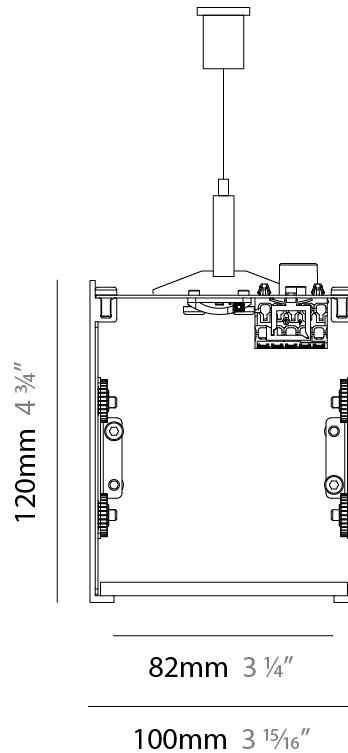

SUPER-G 100 SUSPENSION

A3SG100-SUS-SYS

base number

1. To build a product code in our configurator select the specify button on the base model # product page
2. To build a manual product code on this datasheet choose from the options listed below in blue font and add the suffix to the base model #

GENERAL

Series: Super-G
Subseries: Super-G 100
Brand: Prolicht
Division: Architectural
Mounting Type: Suspension
Mounting Location: Ceiling
Subcategory: Profile

PHYSICAL

Fixture Finish: SSR / BKV / CWI / CRY / HAB / UFT / ITA / RUA / FTG / MYG / LOD / PUS / FRO / FUP / KIA / POP / BLS / SPG / MEY / GOH / GUM / CHC / COM / ABZ / JAG / OBR / MOS / ROR
Fixture Material: Aluminum Die Cast

ELECTRICAL

Lamp Type: LED (Zhaga Standard)
Dimming: Tri-Mode (Non-Dimming and Phase Dimming (120Vac only) and 0-10V Dimming)
Driver Included: Yes
Driver Type: Constant Current - Universal
Input Voltage (V): 120 - 277

LED

Lamp Life (hrs): 50000

OPTICAL

RATINGS AND CERTIFICATIONS

Certified By: Certified for North American Standards
IP rating: IP20